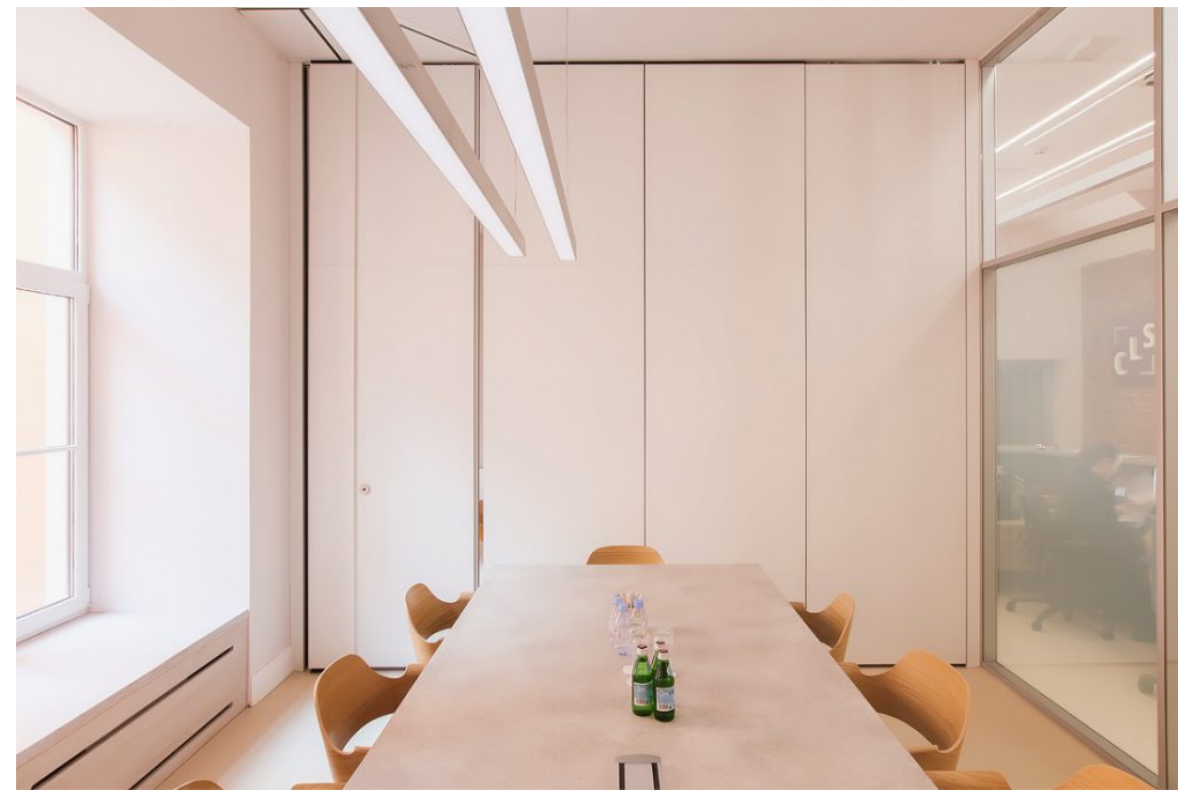

Palace 90

Click the images to view more details about our mobile wall projects globally. Want to know more about our solutions? We will gladly assist you.

+31 (0) 773068202
info@parthos.com
www.parthos.com

Industrieterrein 25
Panningen, 5981 NK
The Netherlands